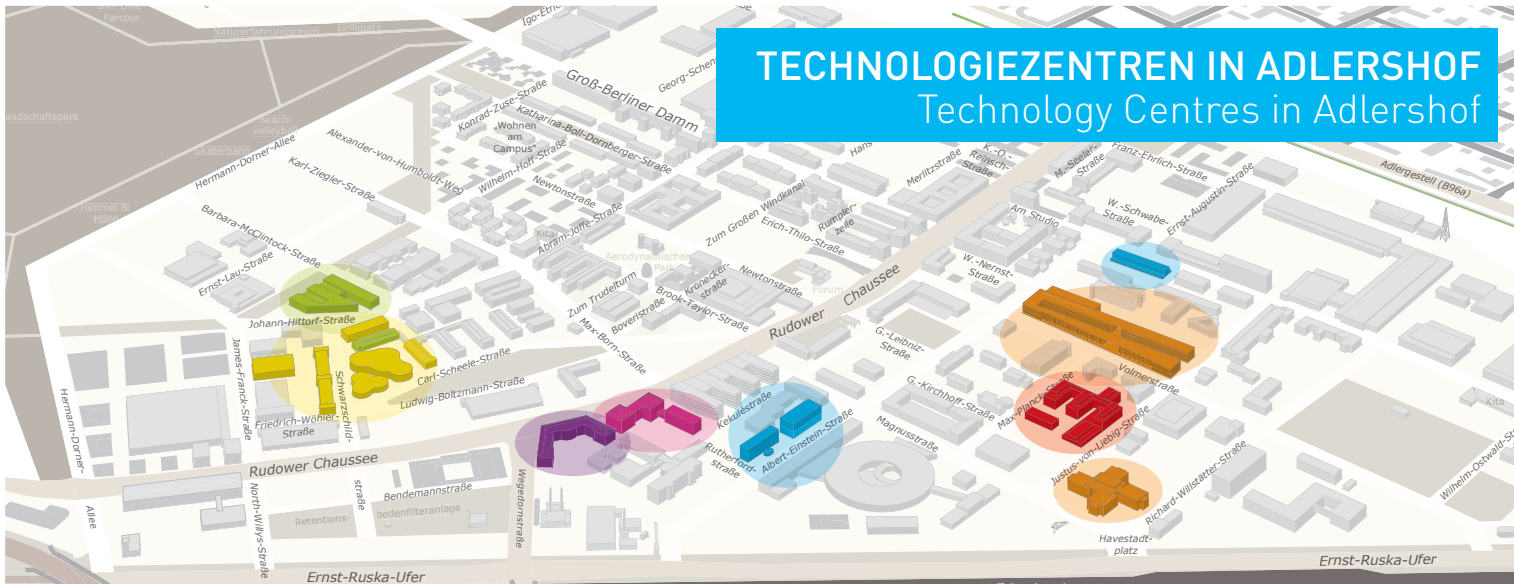

TECHNOLOGIEZENTREN IN ADLERSHOF

Technology Centres in Adlershof

- **ZENTREN FÜR PHOTOVOLTAIK UND ERNEUERBARE ENERGIEN**
  CENTRES FOR PHOTOVOLTAICS AND RENEWABLE ENERGIES
- **ZENTRUM FÜR MIKROSYSTEME UND MATERIALIEN**
  CENTRE FOR MICROSYSTEMS AND MATERIALS
- **ZENTREN FÜR BIOTECHNOLOGIE UND UMWELT**
  CENTRES FOR BIOTECHNOLOGY AND ENVIRONMENT
- **INTERNATIONALES GRÜNDERZENTRUM**
  INTERNATIONAL BUSINESS INCUBATOR CENTRE
- **ZENTREN FÜR PHOTONIK UND OPTIK**
  CENTRES FOR PHOTONICS AND OPTICS
- **ZENTREN FÜR IT UND MEDIEN**
  CENTRES FOR IT AND MEDIA
- **INNOVATIONS- UND GRÜNDERZENTRUM**
  INNOVATION AND BUSINESS INCUBATOR CENTRE