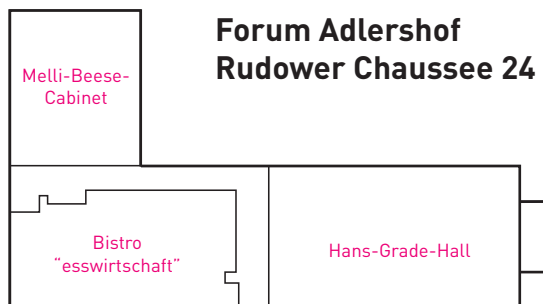

Forum Adlershof Rudower Chaussee 24

| Venue (size) |  Theatre |  Classroom |  Cocktail Reception |  Gala Dinner/ Banquet |  U-Shaped |  Boardroom |
|-------------------------------|---|---|--|--|--|---|
| Bunsen-Hall (414 sqm) | 450 | 230 | 600 | 200 | | |
| Zuse-Hall (310 sqm) | | | 250 | | | |
| Einstein-Cabinet (110 sqm) | 80 | 50 | | | 40 | 40 |
| Newton-Cabinet (110 sqm) | 80 | 50 | | | 40 | 40 |
| E/N-Cabinet (276 sqm) | 150 | 100 | 250 | 150 | | |
| Pasteur-Cabinet (70 sqm) | 50 | 30 | | | 24 | 24 |
| Curie-Cabinet (70 sqm) | 50 | 30 | | | 24 | 24 |
| Hertz-Cabinet (112 sqm) | 40 | 30 | 100 | 30 | | |
| The Terrace (750 sqm) | | | | | | |
| Meitner-Room (38 sqm) | 25 | 14 | | | 14 | 14 |
| Hans-Grade-Hall (185 sqm) | 120 | 96 | 180 | 88 | | |
| Melli-Beese-Cabinet (120 sqm) | 50 | 30 | 100 | 50 | | |
| Hangar (500 sqm) | 400 | 300 | 450 | 250 | | |