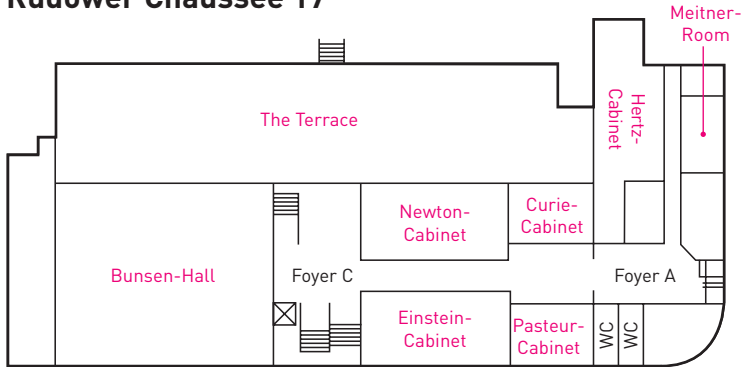

These are our event venues

Rudower Chaussee 17

Ground floor