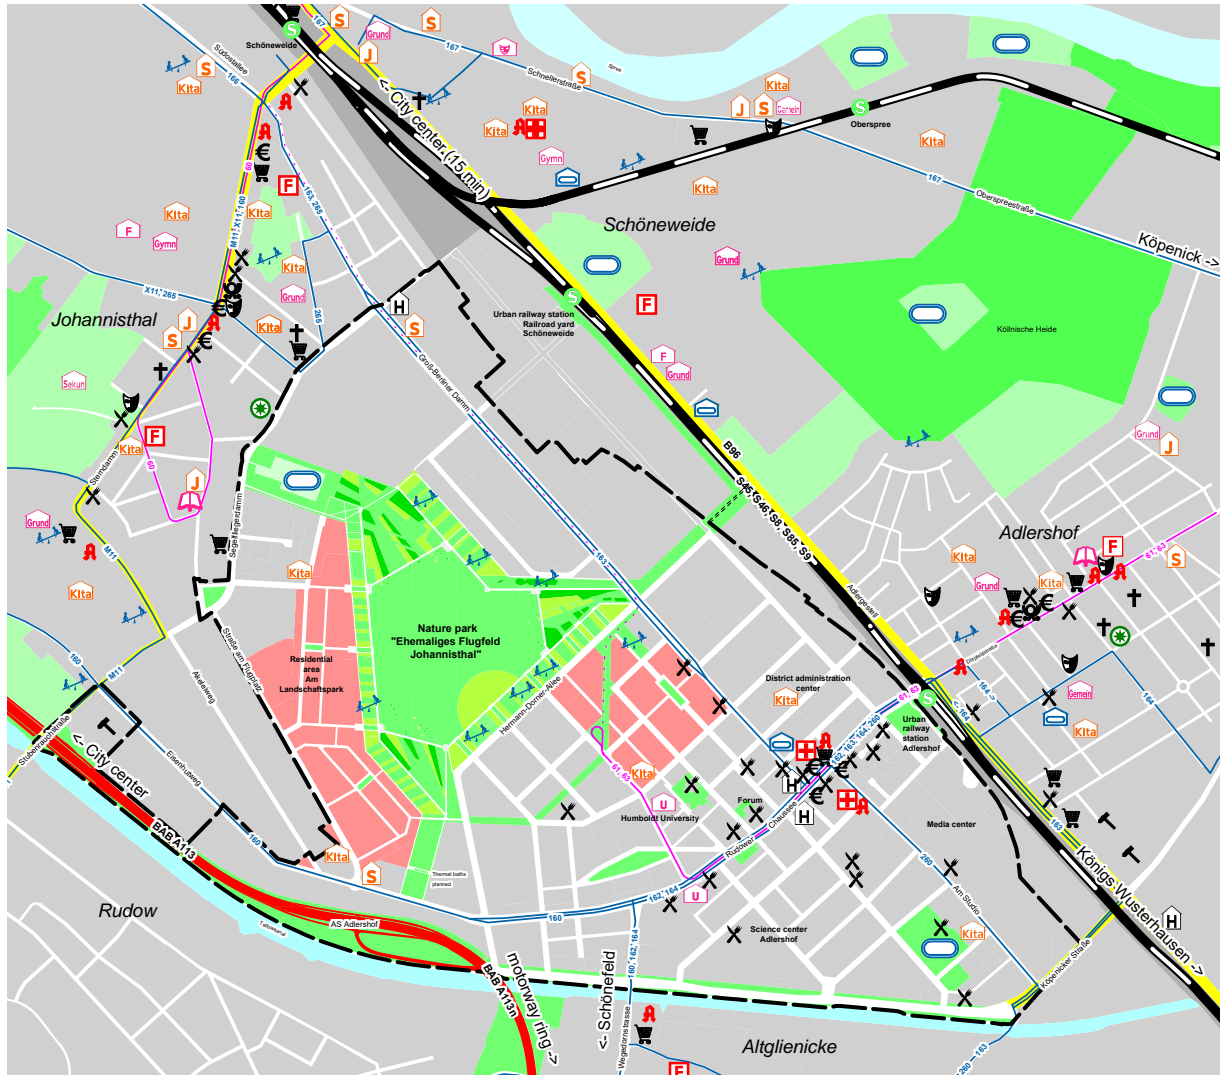

Urban Development Project Berlin Adlershof

Infrastructure

Supplies and services

-  Supermarket
-  DIY superstore
-  Restaurant / cafeteria
-  Bank
-  Post office
-  Hotel

Social and cultural institutions

-  Kindergarten
-  Youth leisure facility
-  Residential home for senior citizens
-  Cultural institution
-  Church

Health and security

-  Doctors practice
-  Pharmacy
-  Police station
-  Fire brigade

Education

-  Elementary school
-  Secondary school
-  High school
-  Comprehensive school
-  Technical college
-  Humboldt University
-  Library

Sport and leisure

-  Sports field / tennis court
-  Sports hall
-  Playground / Recreation area

Traffic infrastructure

-  Bus
-  Tram
-  Tram (under construction)
-  Tram (designed)

-  Border of development area